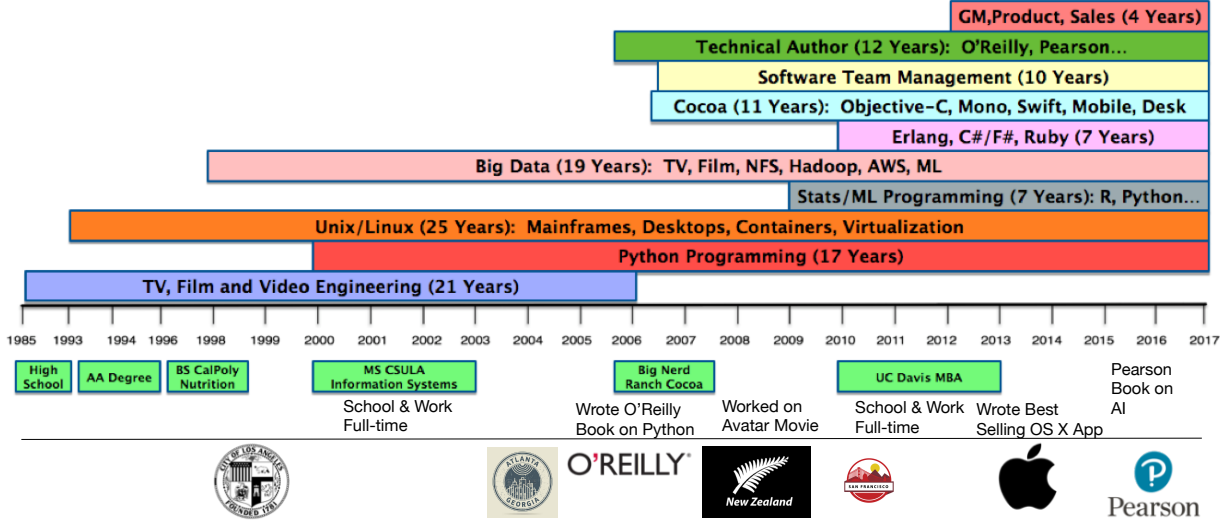

NOAH GIFT

(415) 300-7069 | noah.gift@gmail.com | <http://www.linkedin.com/in/noahgift>

abc NEWS Network News Editor/Engineer
Caltech Lead Systems Administrator
Walt Disney Feature Animation Lead Editorial Engineer
TURNER STUDIOS Python Developer
Racemi Python Developer
at&t Lead Python Developer
loggly Director Engineering
Second Life CTO & GM
UC DAVIS Consultant & Professor
PayPal Consultant & Professor
NASA CONDUCTOR

O'REILLY

Pearson